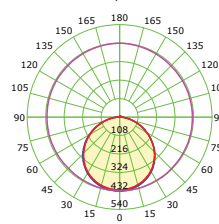

DIMENSION

Ø 225 mm

PRODUCT

Name	SCP LED Panel light
Reference	EI-SCP-18W-S
Body color	White
Material	Aluminum
Category	Surface

LIGHTING INFORMATION

Light source	LED
Gross luminous flux	1260Lm
Power	18W
Colour temperature CCT	3000 / 6500 K
Colour Rendering Index	CRI = 80
Light beam angle	120°
Number of LEDs	90
Chip Type	SMD2835
Dimming	Non Dimmable
Median useful Life	20,000 hours

OTHER DATA

Light Guide Panel (LGP)	Polystyrene (PS)
Ingress Protection	IP20
Dimension (mm)	Ø 225mm

DRIVER OPTIONS

ON / OFF	
Class II	
Frequency (Hz)	50/60 Hz
Power Factor	0.5
Mains voltage	AC 85-265V
Ingress Protection	IP20

PHOTOMETRIC DETAILS

Luminous Intensity Distribution Curve

The Average Illuminance Effective Figure